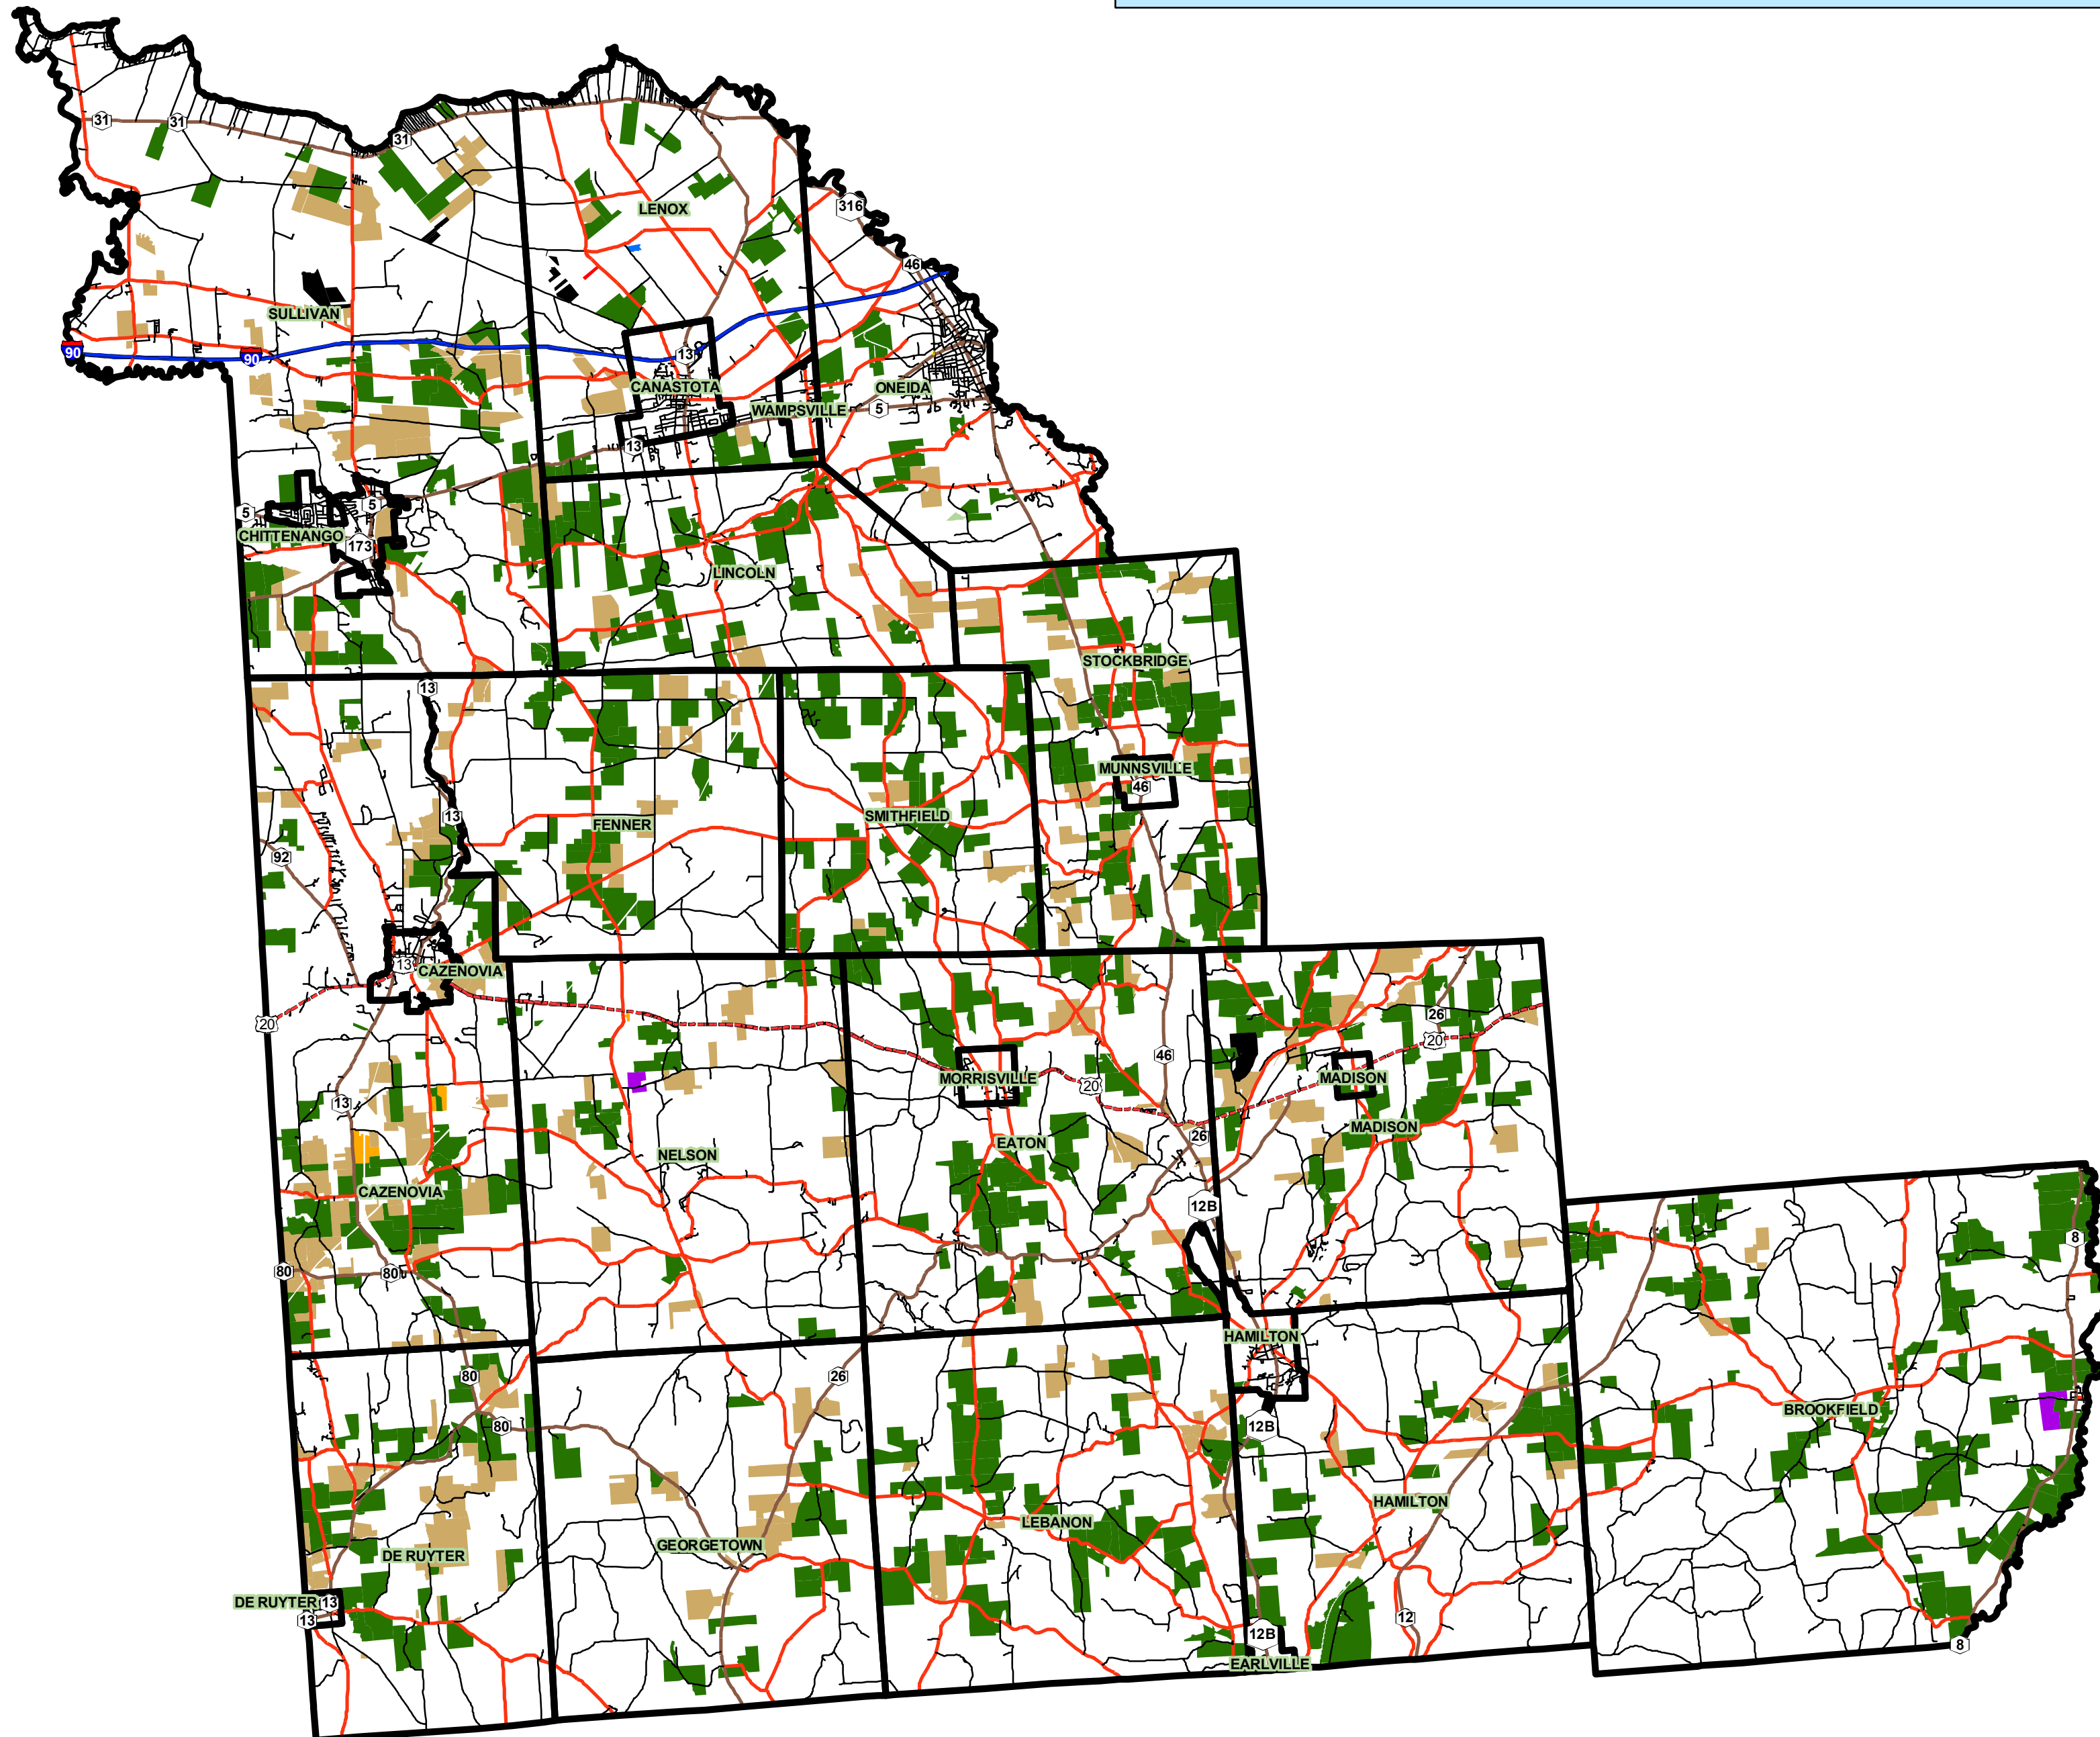

# Agricultural Property Classifications

## Madison County, NY

**Legend**

Municipal Boundaries

**Roads**

**Road Type**

- US Highway
- Interstate
- State Highway
- County Highway
- Local Road

**Parcels**

**Agricultural Property Classification**

- Livestock and Products (Dairy, Cattle, Hogs, Sheep, Horse Farms, Other)
- Field Crops
- Truck Crops
- Apples, Pears, Peaches etc.
- Nursery and Greenhouse
- Pheasants etc.
- Livestock - Deer, Moose, llamas etc.
- Fish, Game, and Wildlife Preserve