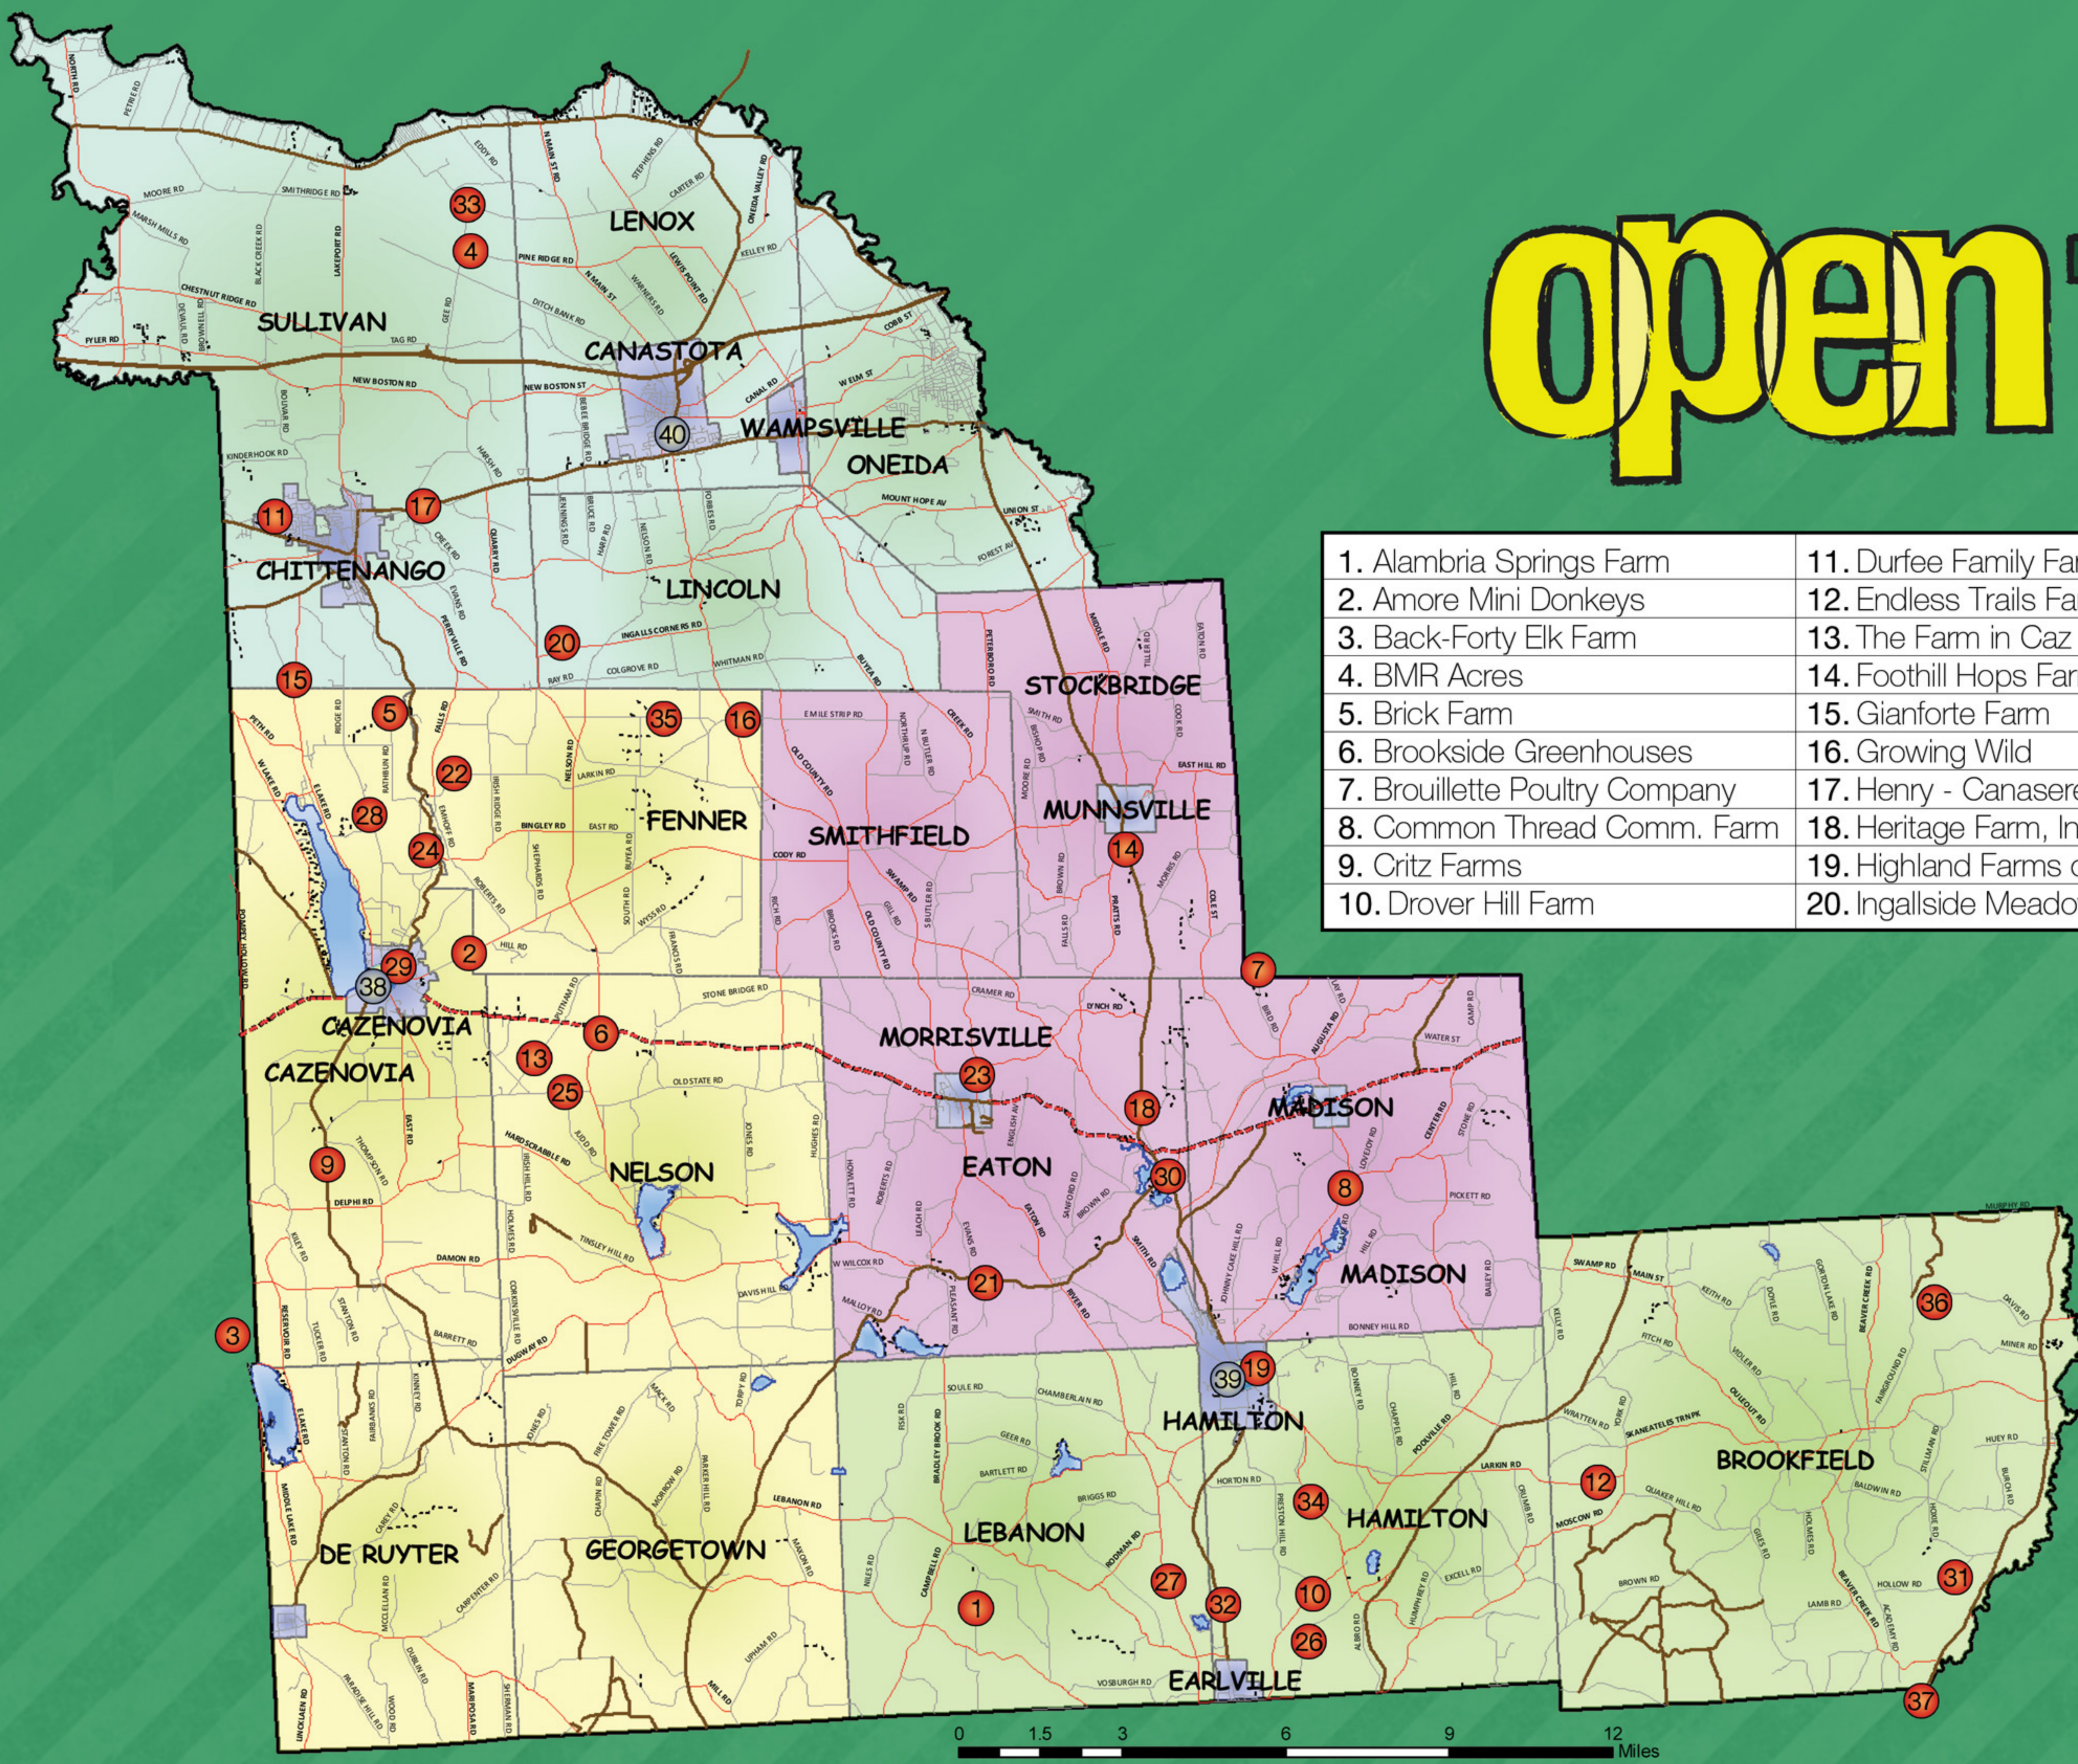

open farm day

1. Alambria Springs Farm	11. Durfee Family Farm	21. Johnston's Honeybee Farm	31. The Olde Homestead
2. Amore Mini Donkeys	12. Endless Trails Farm	22. Lamplit Farm	32. Red Gate Farm
3. Back-Forty Elk Farm	13. The Farm in Caz	23. Loomis Maple Homestead	33. Ridgeville Farms
4. BMR Acres	14. Foothill Hops Farm	24. Lucky Moon Farm	34. Shale Springs Stock Farm
5. Brick Farm	15. Gianforte Farm	25. Lyonwood Farm	35. Stone Brothers Farm & Greenhouse
6. Brookside Greenhouses	16. Growing Wild	26. Maple Avenue Farms	36. Triple Creek Farm
7. Brouillette Poultry Company	17. Henry - Canaserega Farms	27. Maple Hill Farm & Orchard	37. Wild West Elk Ranch
8. Common Thread Comm. Farm	18. Heritage Farm, Inc.	28. Meadowood Farm	38. Cazenovia Farmers' Market
9. Critz Farms	19. Highland Farms of Hamilton	29. Meadows Farm LLC	39. Hamilton Farmers' Market
10. Drover Hill Farm	20. Ingallside Meadows Farm	30. Mosher Farms LLC	40. Town of Lenox Farmers' Market

Legend

Passport Farms 2010 E911 Roads

Type	CLASS
Farm	Interstate
Market	State
	US Highway
	County
	Local
	P
	Lakes

Farm Day Regions

LABEL

Region 1	
Region 2	
Region 3	
Region 4	
Villages	

Map Prepared by Madison County Planning Department